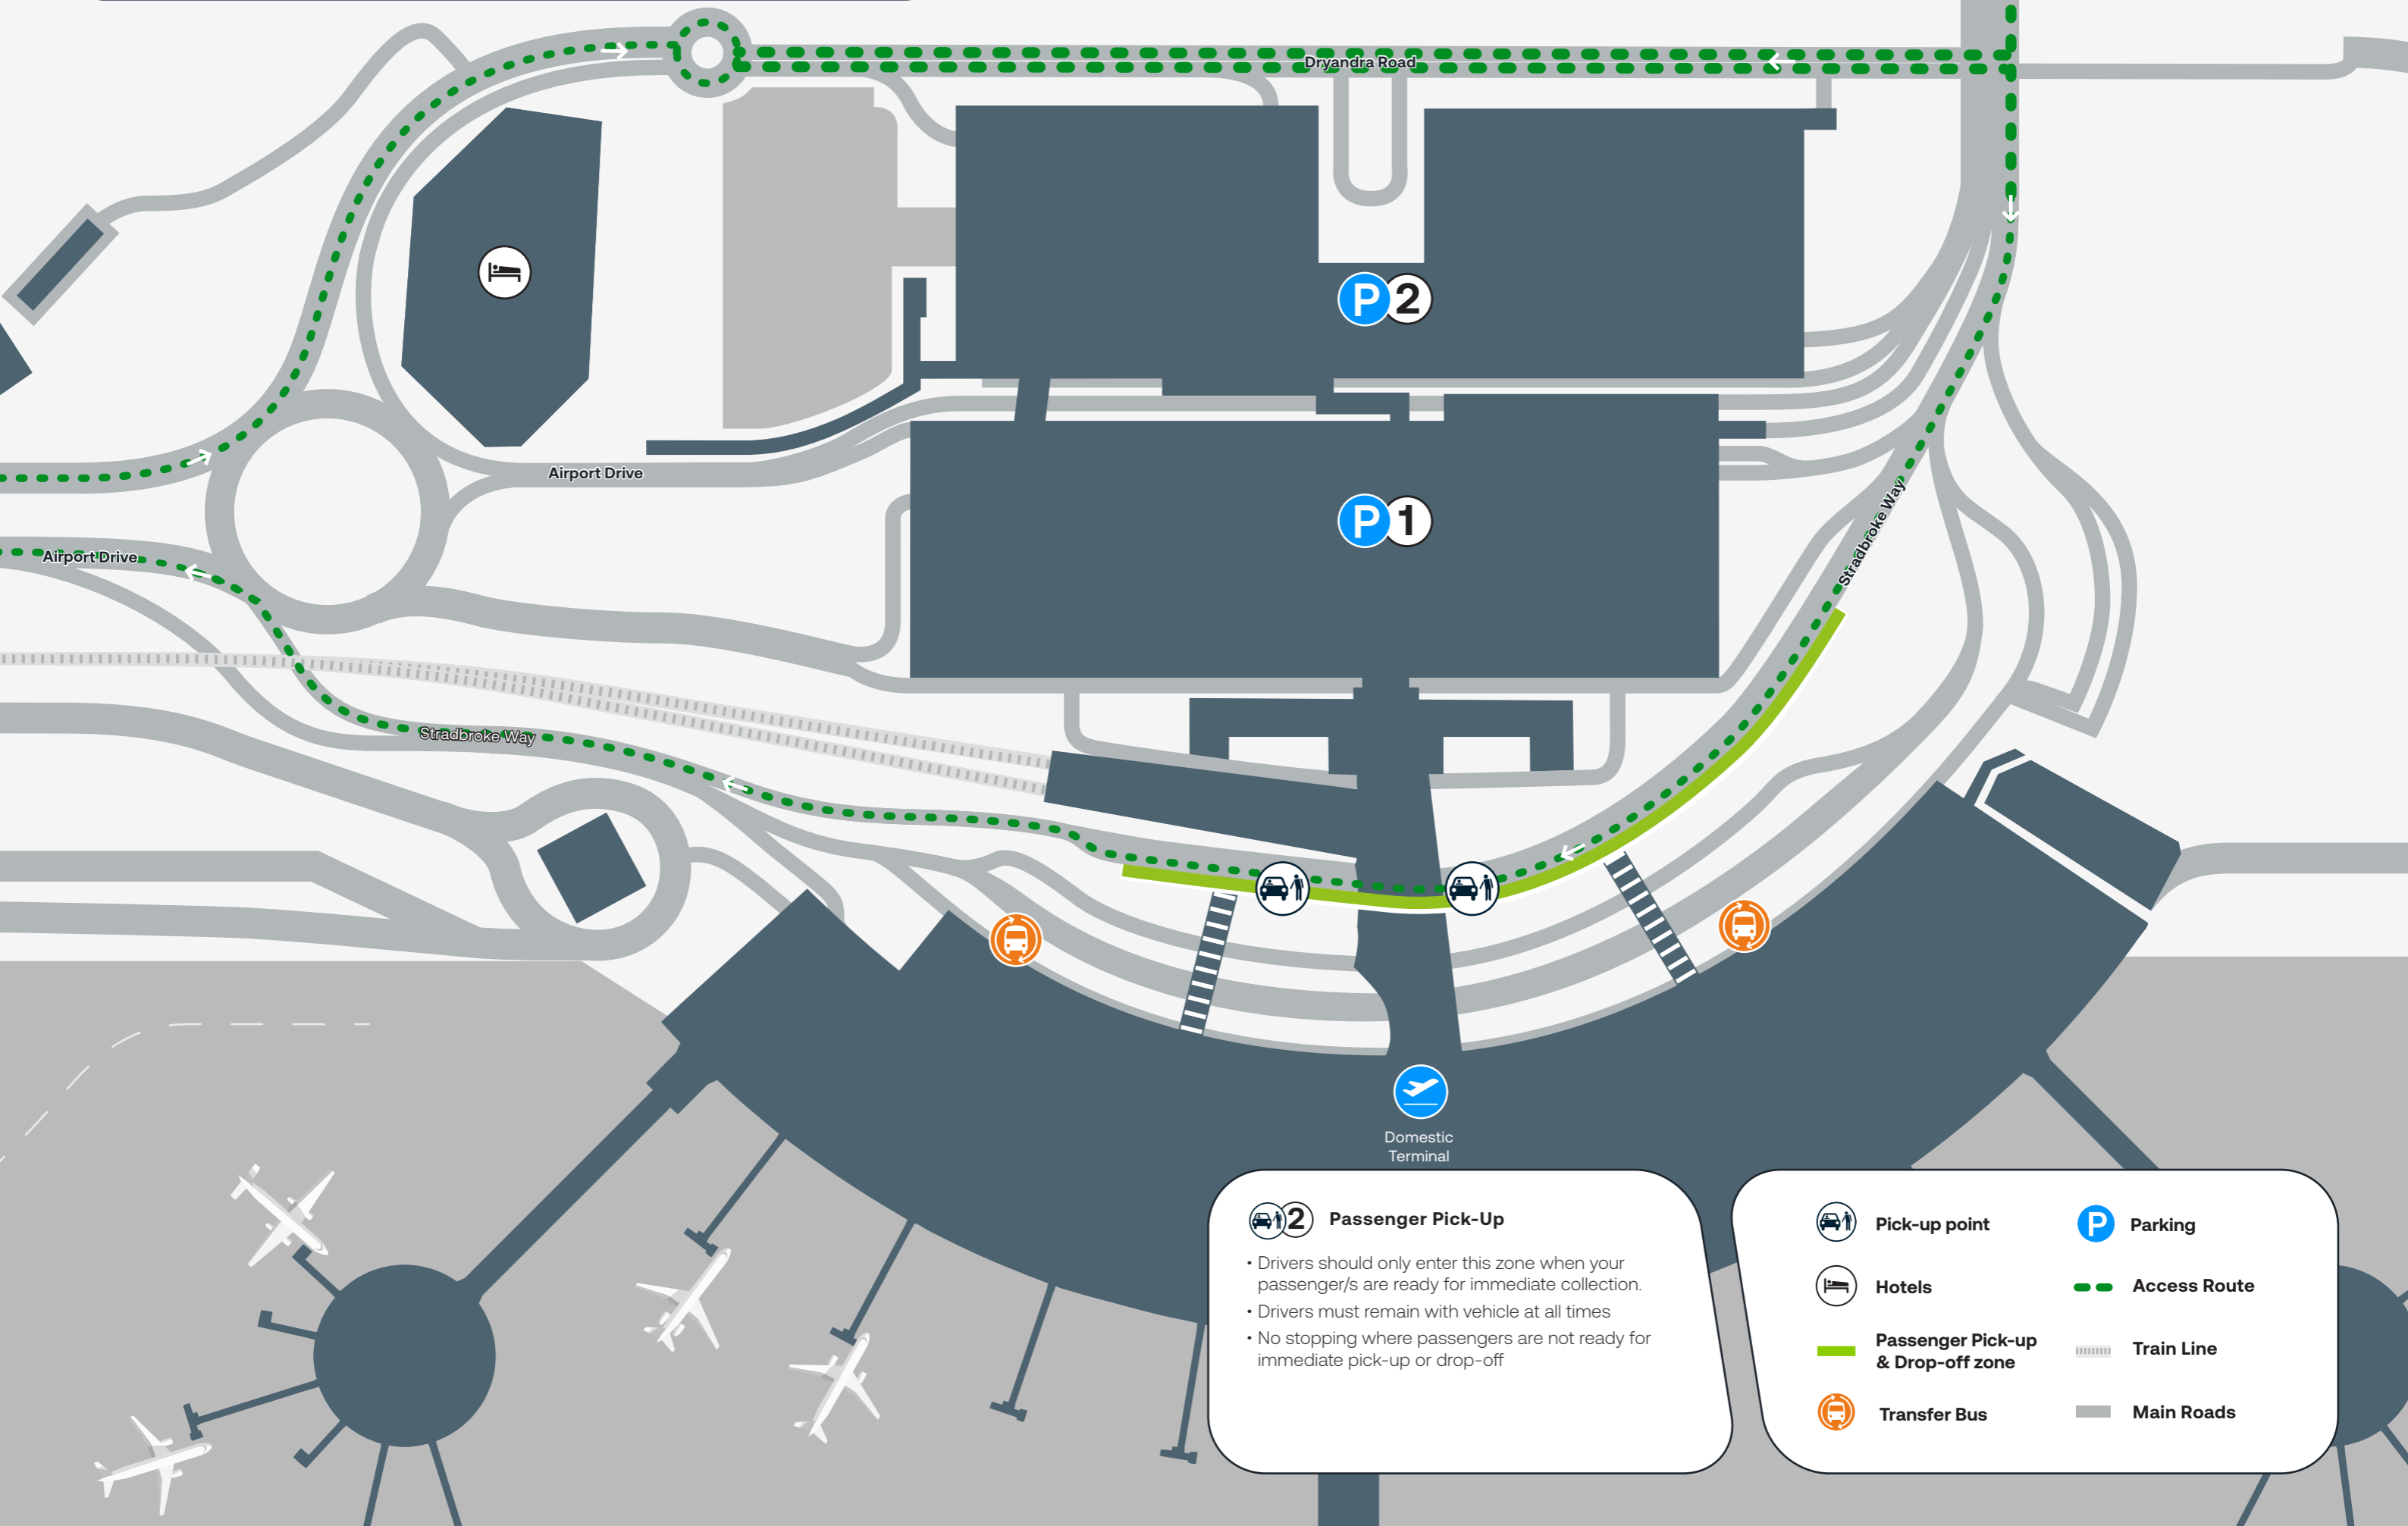

- Best for both terminals and if you need to fuel up
- 24/7 Service Station
- 24/7 McDonalds and other dining options
- Park for up to 2 hours

3 Sir Charles Kingsford Smith Memorial

- Best for International Terminal pick-up
- Home of the Southern Cross aircraft and memorial to Sir Charles Kingsford Smith
- Park for up to 2 hours

Terminals

Train Line

Main Roads

Passenger Pick-up

- Follow green signage to Passenger Pick-Up
- Driver must remain in vehicle at all times

Pick-up point

Passenger Pick-up zone

Parking

Access Route

Train Line

Main Roads

2 Passenger Pick-Up

- Drivers should only enter this zone when your passenger/s are ready for immediate collection.
- Drivers must remain with vehicle at all times
- No stopping where passengers are not ready for immediate pick-up or drop-off

Pick-up point

Hotels

Passenger Pick-up & Drop-off zone

Transfer Bus

Parking

Access Route

Train Line

Main Roads