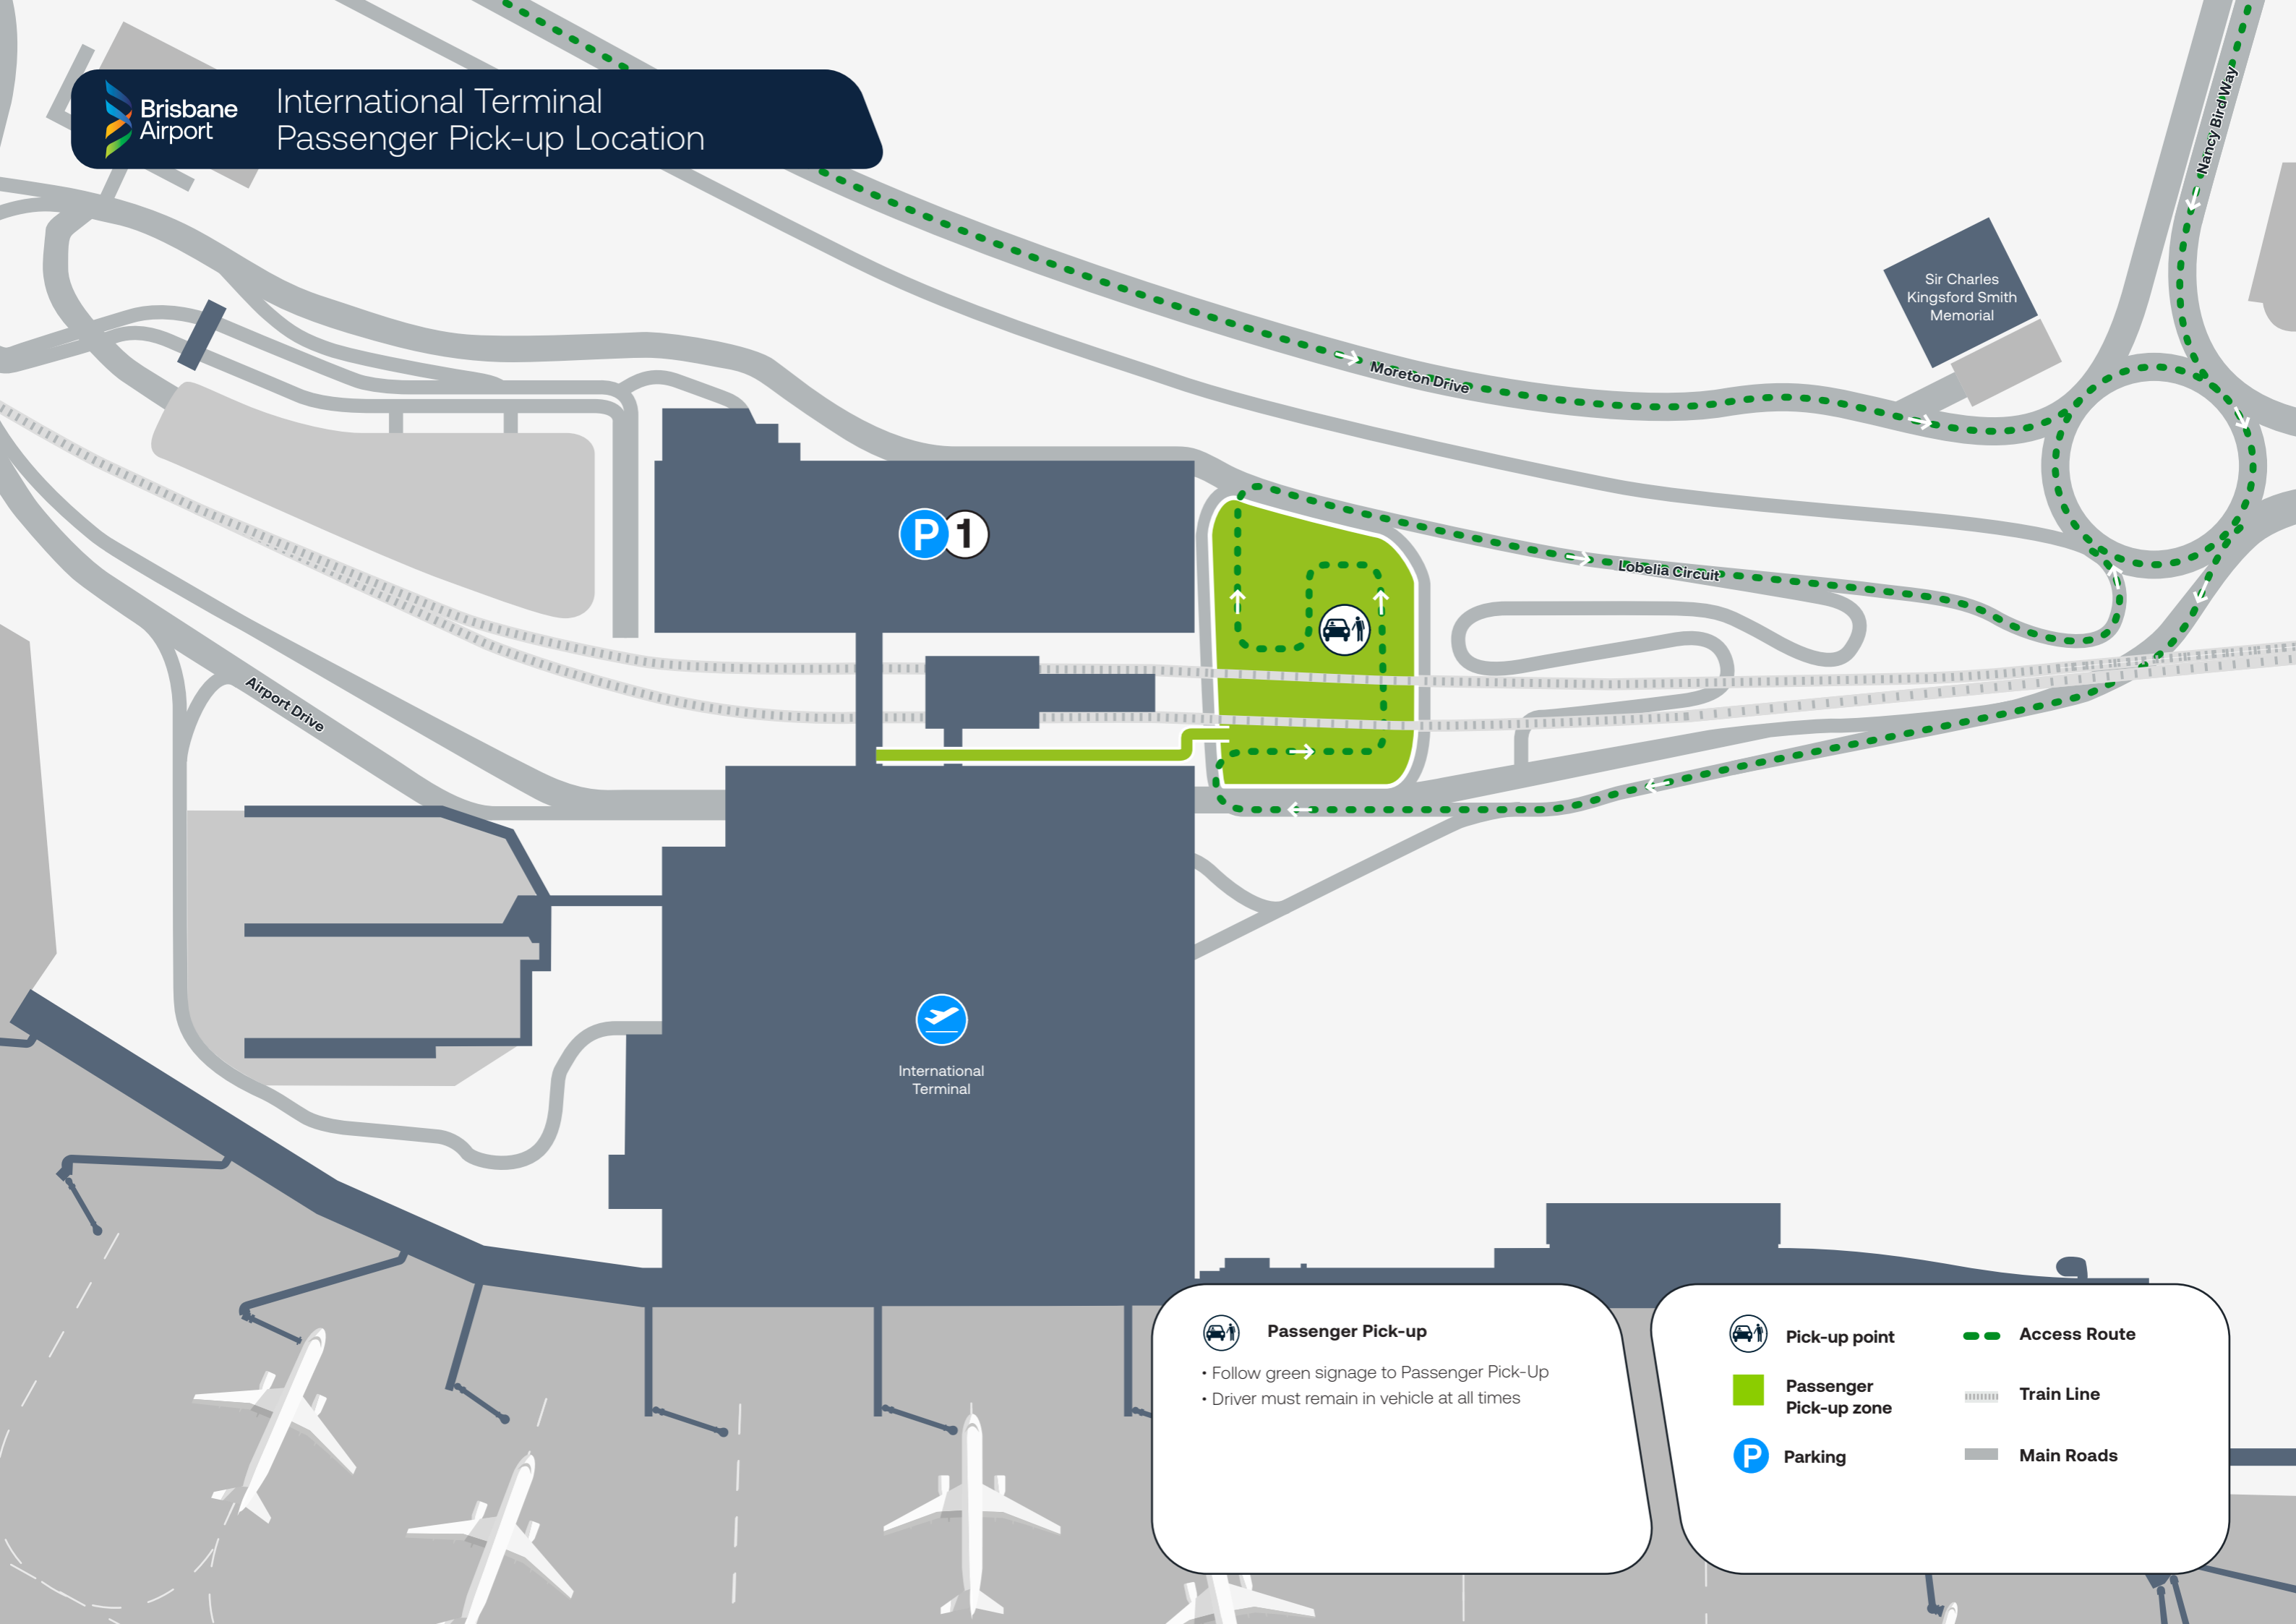

- Best for both terminals and if you need to fuel up
- 24/7 Service Station
- 24/7 McDonalds and other dining options
- Park for up to 2 hours

3 Sir Charles Kingsford Smith Memorial

- Best for International Terminal pick-up
- Home of the Southern Cross aircraft and memorial to Sir Charles Kingsford Smith
- Park for up to 2 hours

Terminals

Train Line

Main Roads

Passenger Pick-up

- Follow green signage to Passenger Pick-Up
- Driver must remain in vehicle at all times

Pick-up point

Passenger Pick-up zone

Parking

Access Route

Train Line

Main Roads

2 Passenger Pick-Up

- Drivers should only enter this zone when your passenger/s are ready for immediate collection.
- Drivers must remain with vehicle at all times
- No stopping where passengers are not ready for immediate pick-up or drop-off

Pick-up point

Hotels

Passenger Pick-up & Drop-off zone

Transfer Bus

Parking

Access Route

Train Line

Main Roads