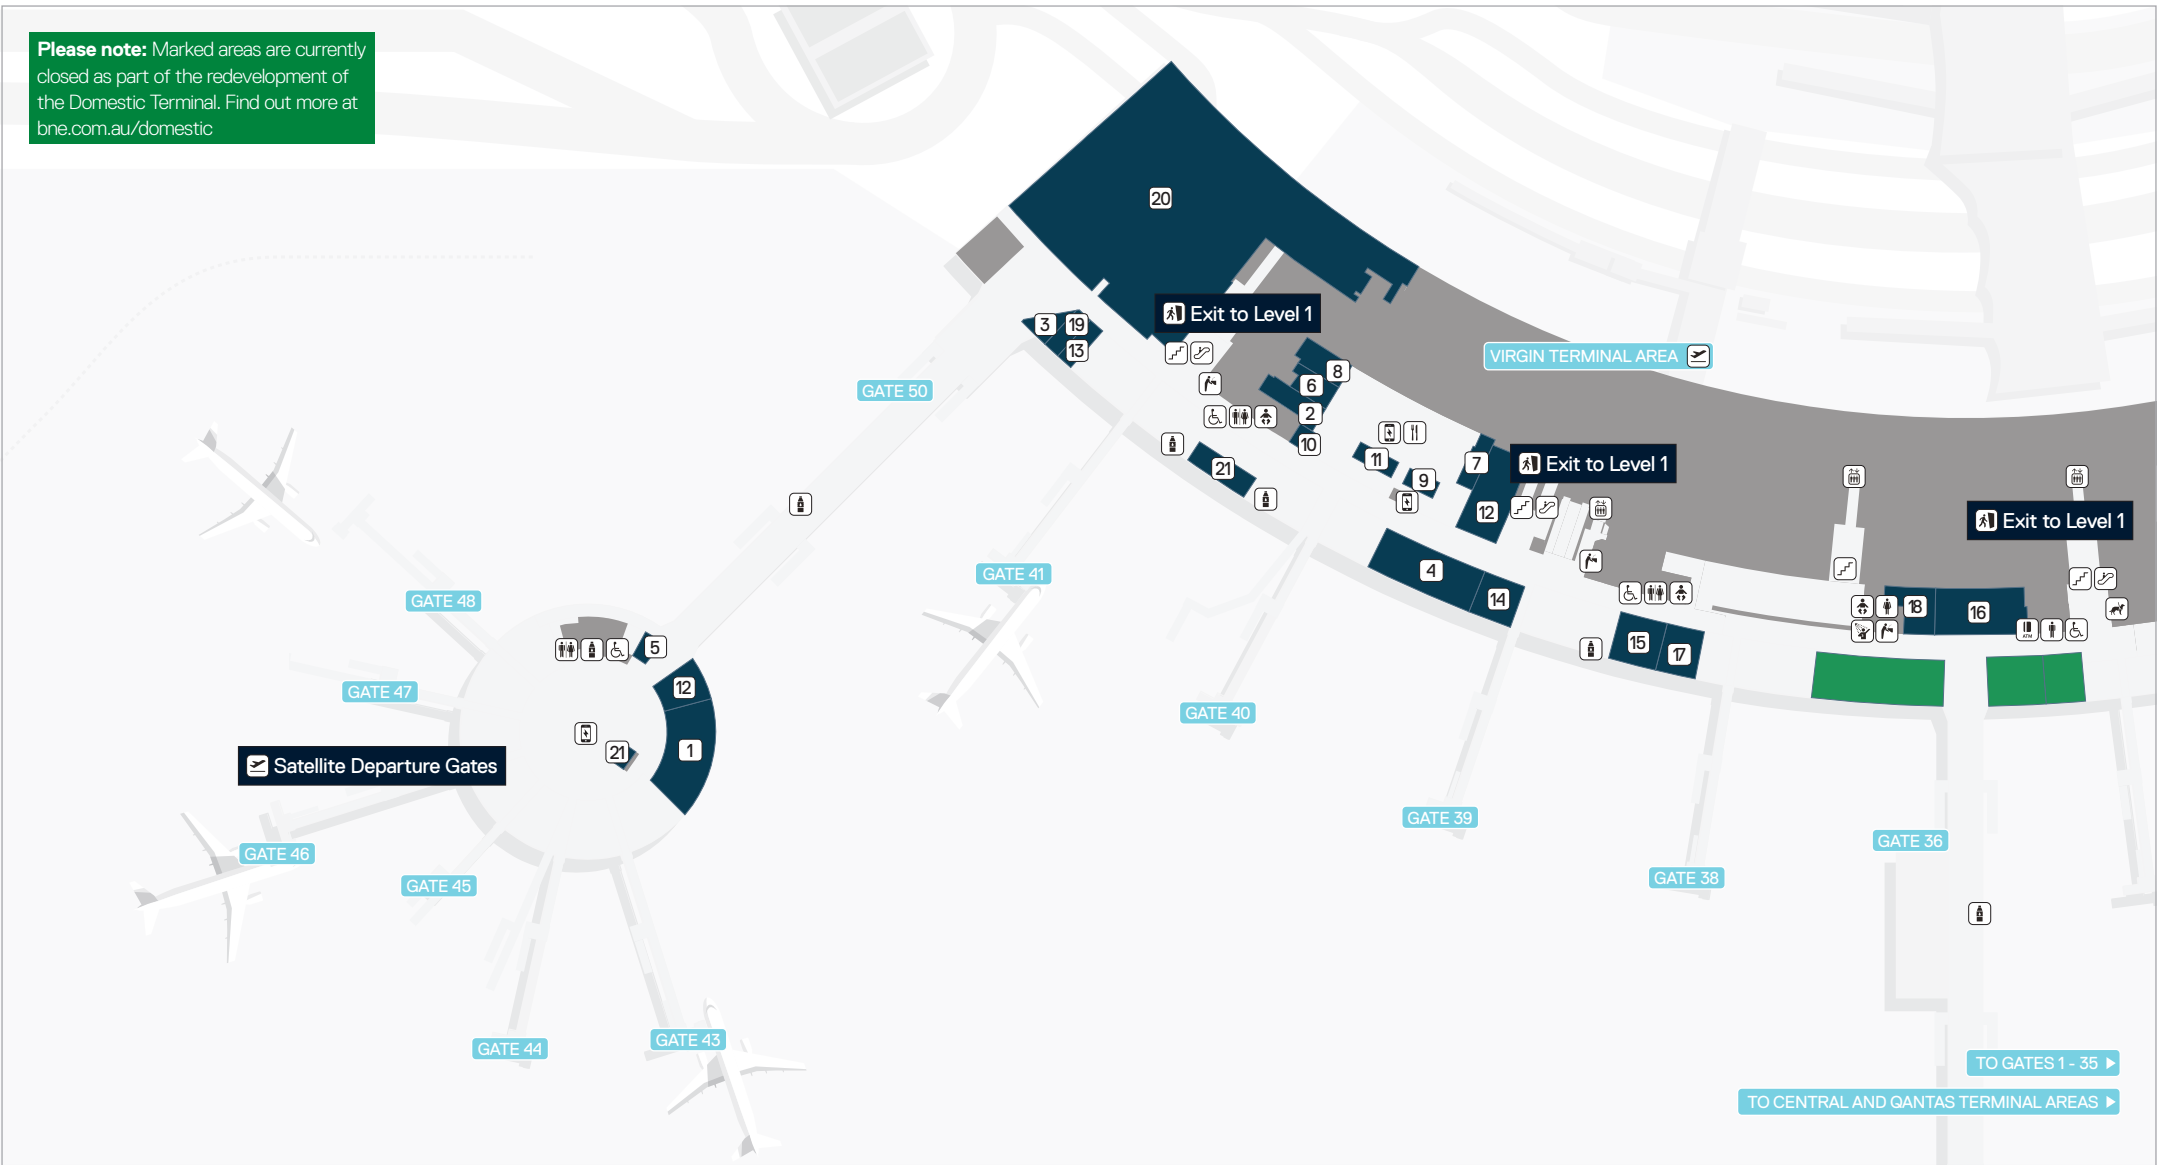

Please note: Marked areas are currently closed as part of the redevelopment of the Domestic Terminal. Find out more at bne.com.au/domestic

Domestic Terminal – Level 2 Virgin Area Retail and Services Map

FEBRUARY 2019

LEGEND

Dining

- | | |
|-----------------------------|-------------------|
| 1. Aviation Pier Café & Bar | 7. Merlo Espresso |
| 2. Carl's Jr | 8. Red Rooster |
| 3. Fonzie Abbott | 9. Sumo Salad |
| 4. Glasshouse Bar | 10. Sushi Sushi |
| 5. Krispy Kreme | 11. Upper Crust |
| 6. Mad Mex | |

Shopping

- 12. Aero
- 13. Gadget Shop
- 14. Lorna Jane
- 15. Mecca Maxima
- 16. News Travels
- 17. Peter Alexander
- 18. Rip Curl
- 19. Zoodle

Services

- 20. Virgin Australia Lounge
- 21. Virgin Australia Service Desk