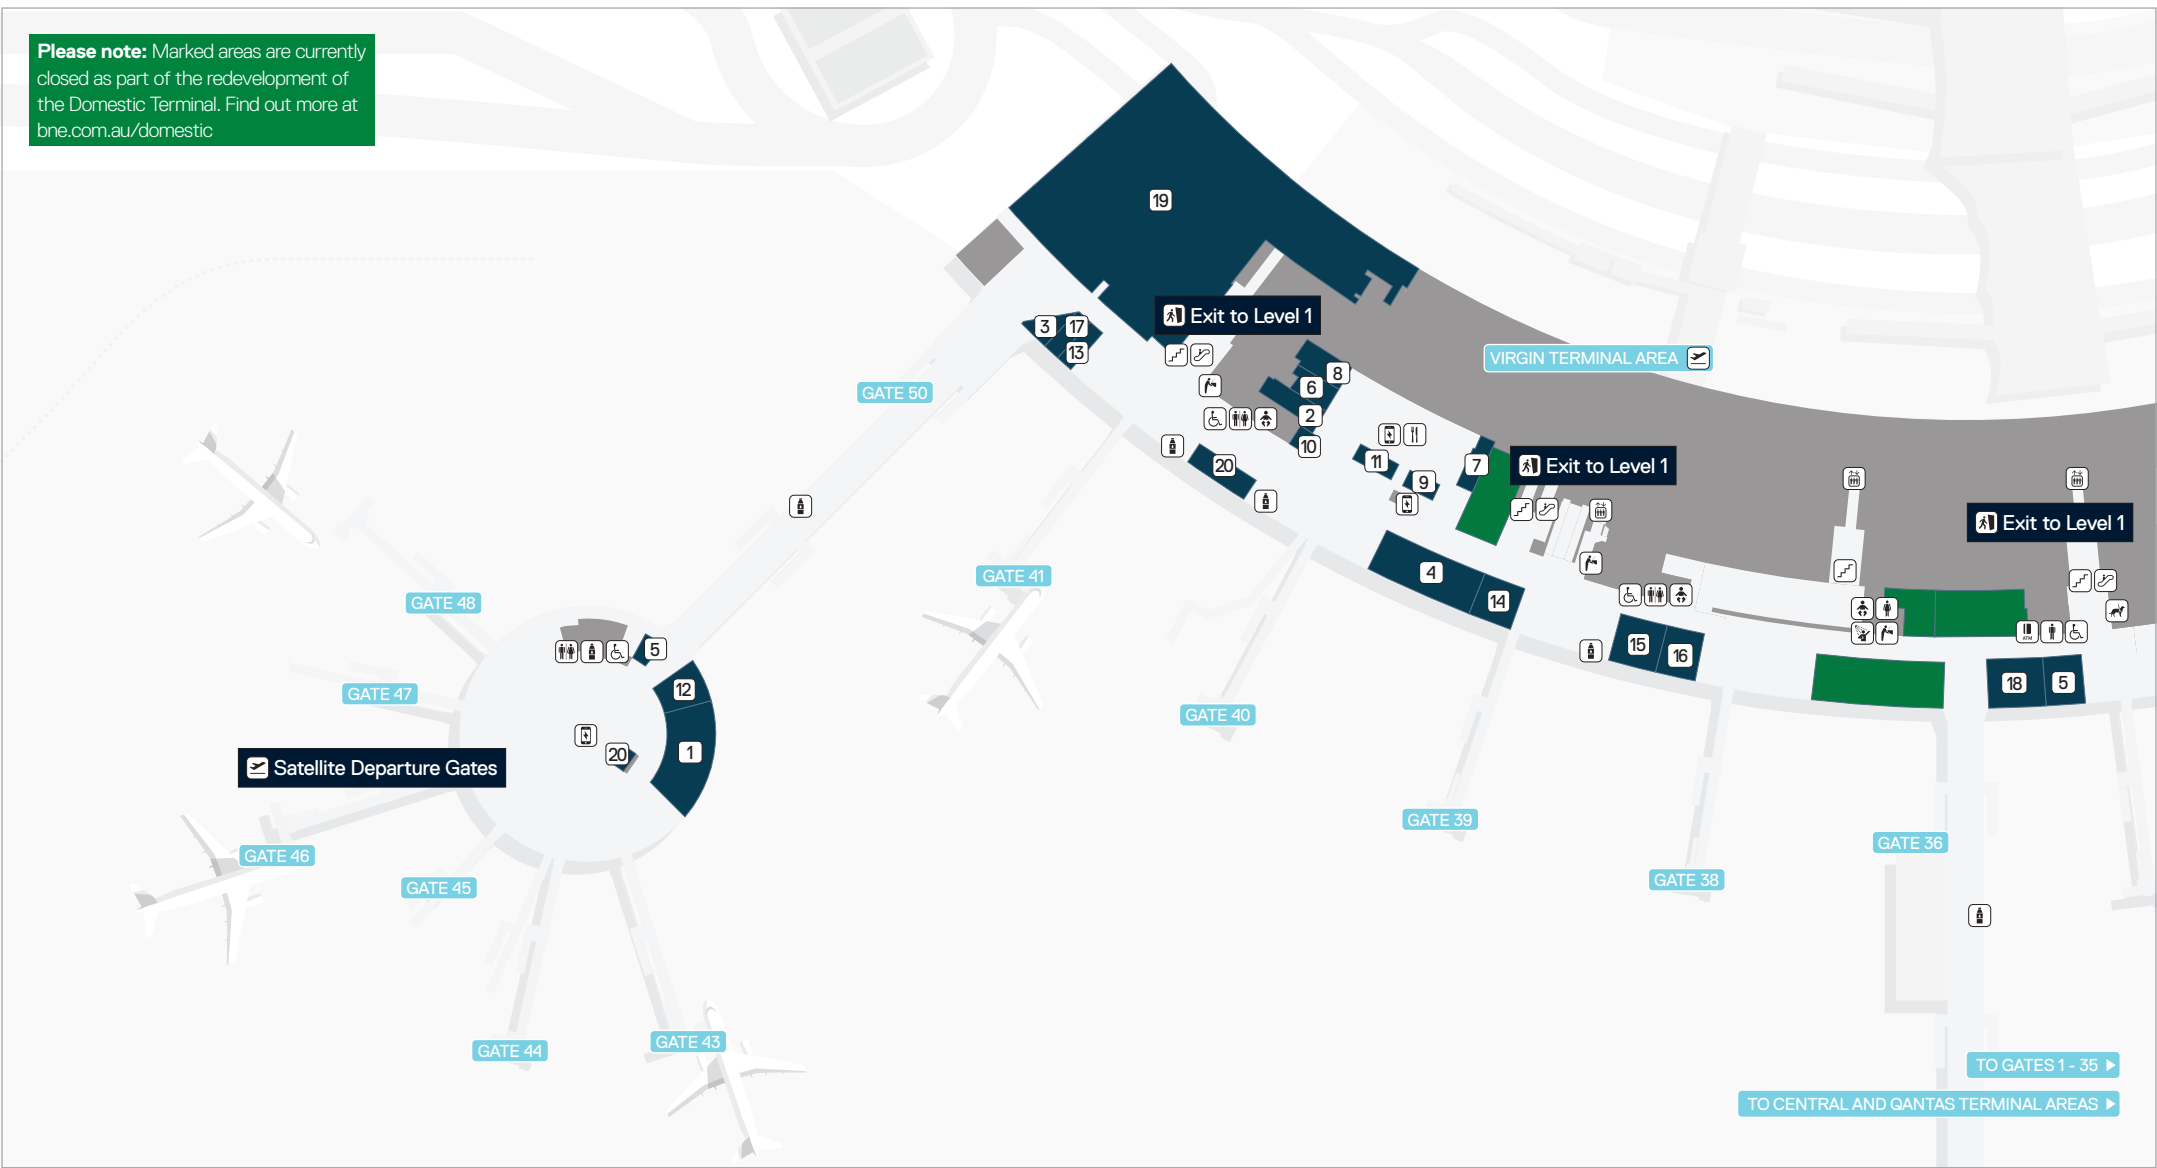

Please note: Marked areas are currently closed as part of the redevelopment of the Domestic Terminal. Find out more at bne.com.au/domestic

Domestic Terminal – Level 2 Virgin Area Retail and Services Map

AUGUST 2019

LEGEND

Dining

- | | |
|-----------------------------|-------------------|
| 1. Aviation Pier Café & Bar | 7. Merlo Espresso |
| 2. Carl's Jr | 8. Red Rooster |
| 3. Fonzie Abbott | 9. Sumo Salad |
| 4. Glasshouse Bar | 10. Sushi Sushi |
| 5. Krispy Kreme | 11. Upper Crust |
| 6. Mad Mex | |

Shopping

- 12. Aero
- 13. Gadget Shop
- 14. Lorna Jane
- 15. Mecca Maxima

Services

- 19. Virgin Australia Lounge
- 20. Virgin Australia Service Desk

Amenities

- | | |
|----------------------------|------------------|
| Accessible Toilet | Lift |
| Assistance Animal Facility | Parents Room |
| ATM | Public Toilet |
| Charging Station | Stairs |
| Escalator | Vending Machines |
| Exit | Water Station |
| Food Court | |