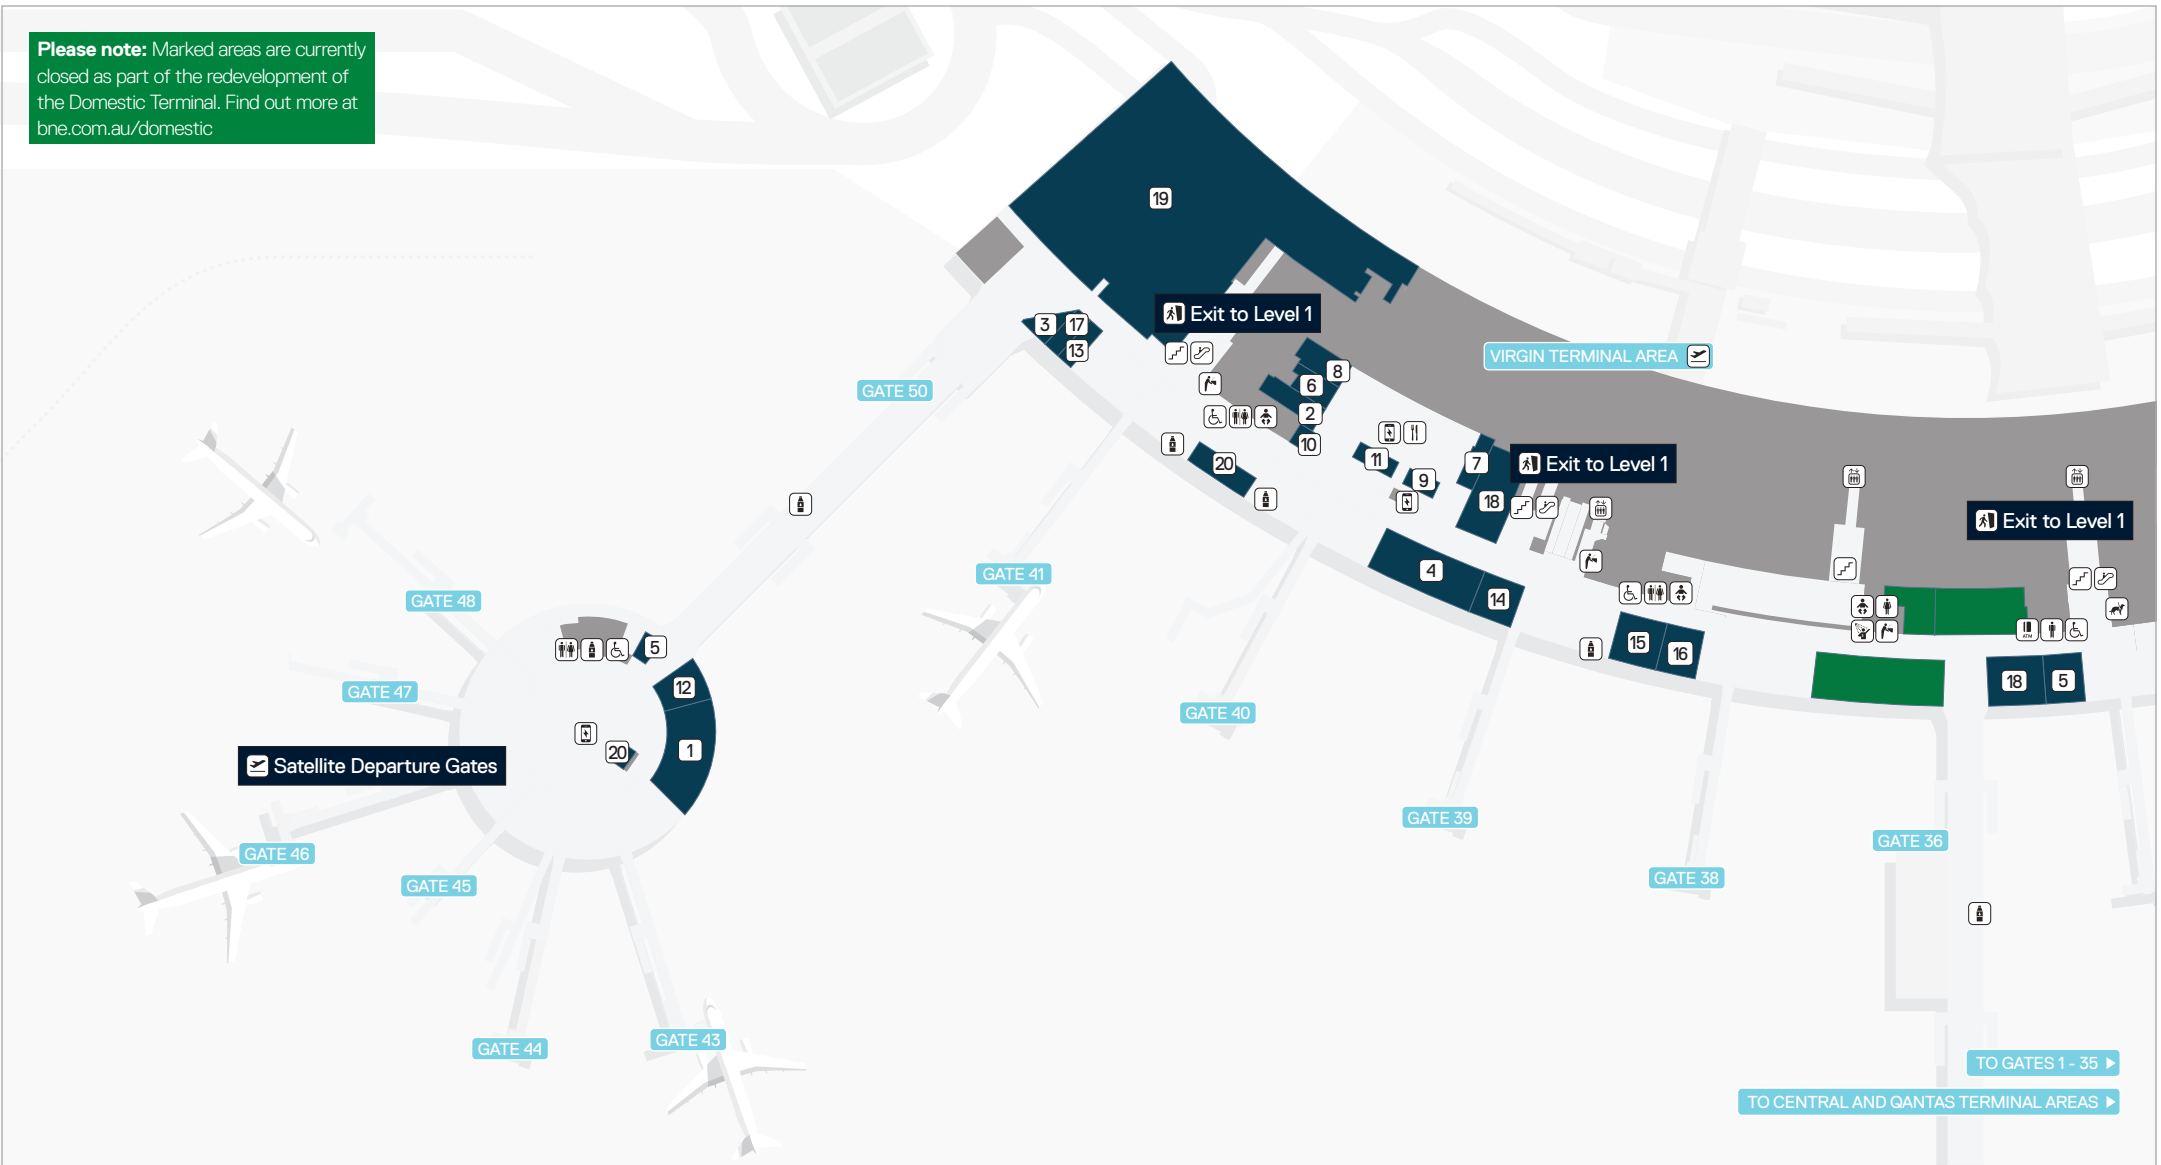

Please note: Marked areas are currently closed as part of the redevelopment of the Domestic Terminal. Find out more at bne.com.au/domestic

Domestic Terminal – Level 2 Virgin Area Retail and Services Map

OCTOBER 2019

LEGEND

Dining

- | | |
|-----------------------------|-------------------|
| 1. Aviation Pier Café & Bar | 7. Merlo Espresso |
| 2. Carl's Jr | 8. Red Rooster |
| 3. Fonzie Abbott | 9. Sumo Salad |
| 4. Glasshouse Bar | 10. Sushi Sushi |
| 5. Krispy Kreme | 11. Upper Crust |
| 6. Mad Mex | |

Shopping

12. Aero
13. Gadget Shop
14. Lorna Jane
15. Mecca Maxima

Services

19. Virgin Australia Lounge
20. Virgin Australia Service Desk

Amenities

- | | |
|----------------------------|------------------|
| Accessible Toilet | Lift |
| Assistance Animal Facility | Parents Room |
| ATM | Public Toilet |
| Charging Station | Stairs |
| Escalator | Vending Machines |
| Exit | Water Station |
| Food Court | |