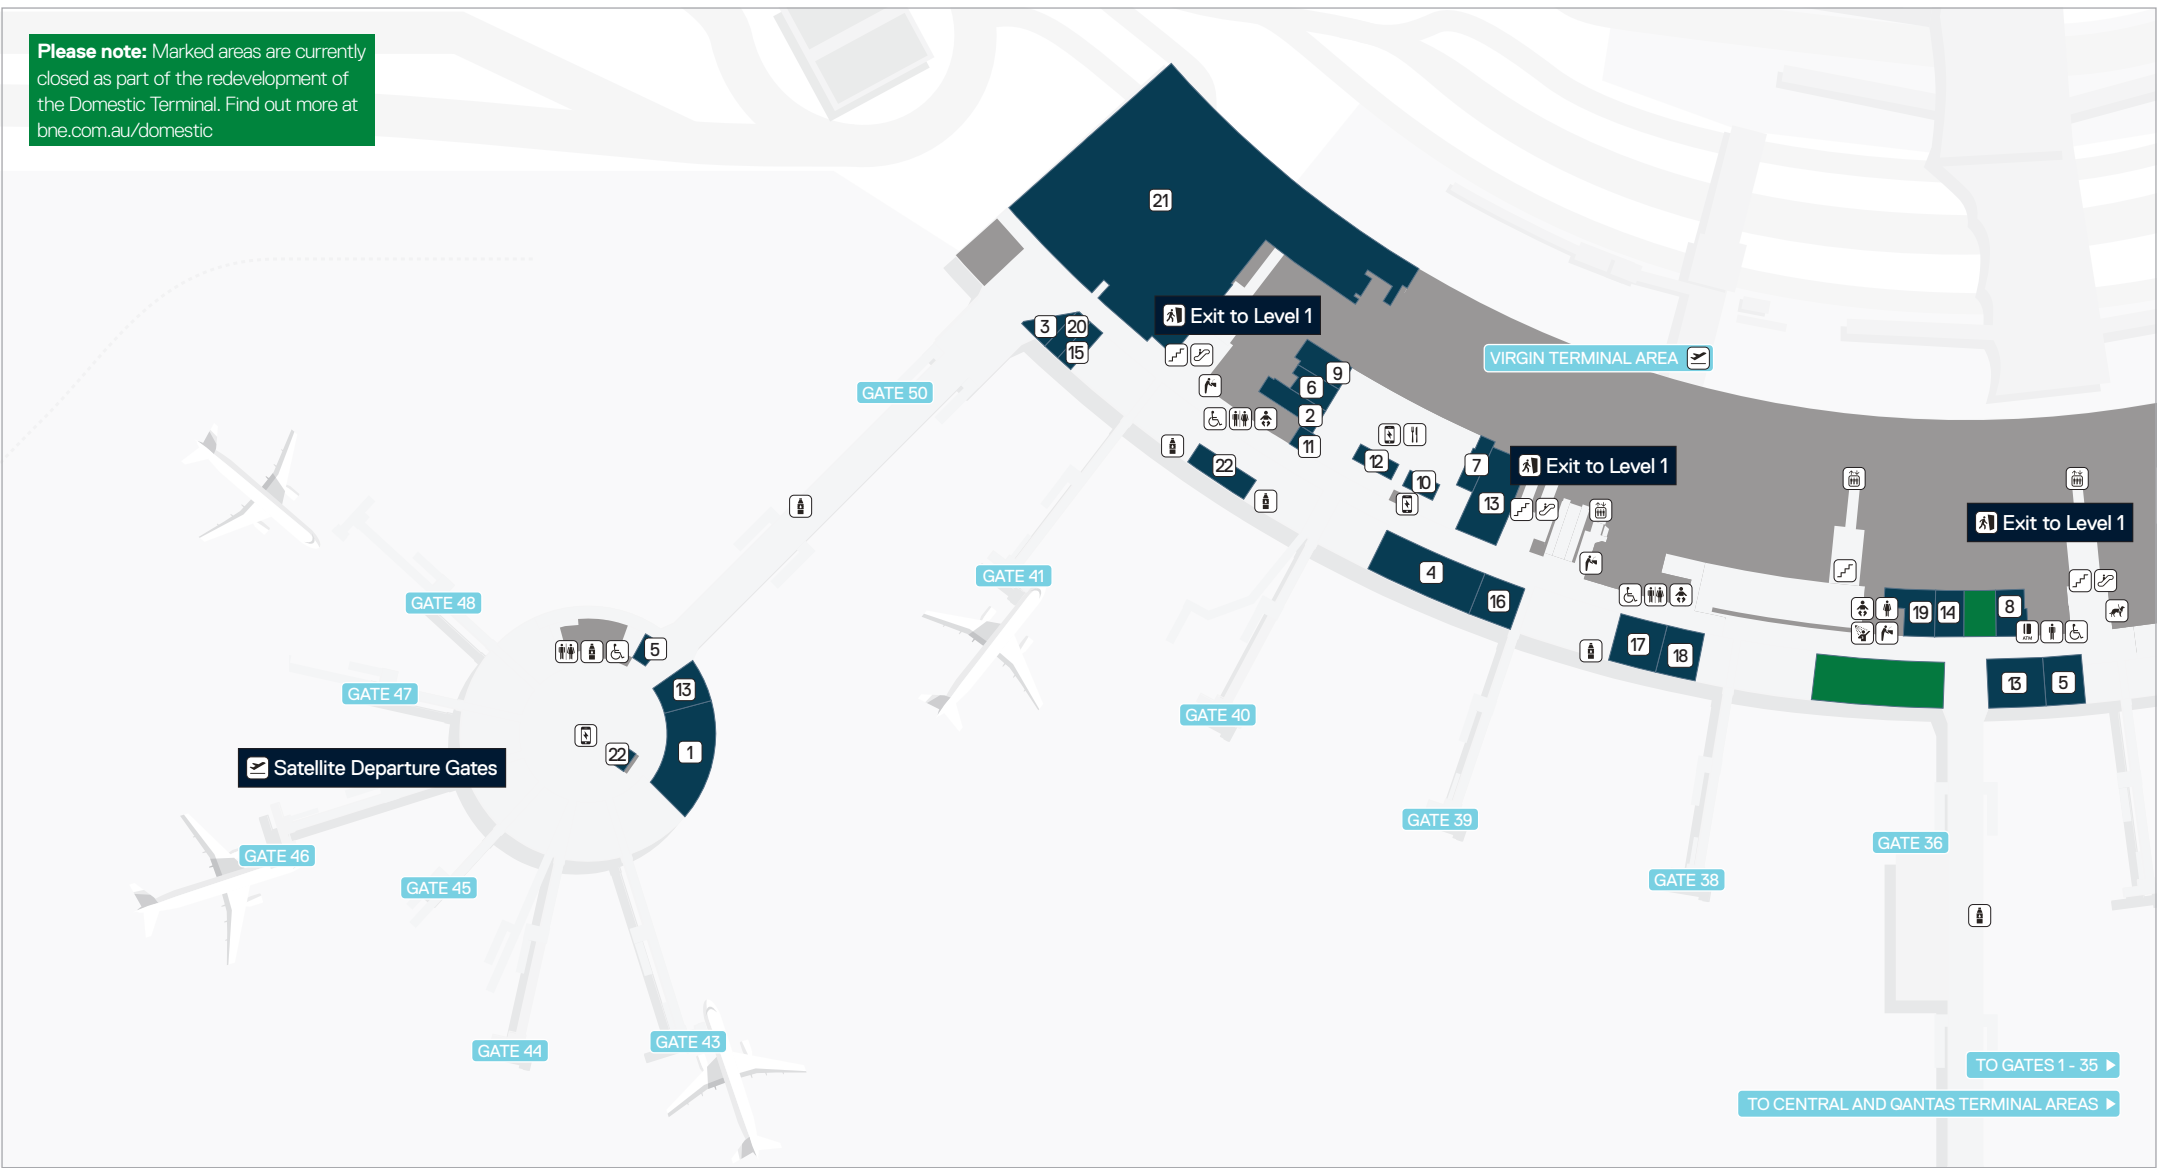

**Please note:** Marked areas are currently closed as part of the redevelopment of the Domestic Terminal. Find out more at [bne.com.au/domestic](http://bne.com.au/domestic)

## Domestic Terminal – Level 2 Virgin Area Retail and Services Map

DECEMBER 2019

#### Dining

- |                             |                           |
|-----------------------------|---------------------------|
| 1. Aviation Pier Café & Bar | 7. Merlo Espresso         |
| 2. Carl's Jr                | 8. New Farm Confectionery |
| 3. Fonzie Abbott            | 9. Red Rooster            |
| 4. Glasshouse Bar           | 10. Sumo Salad            |
| 5. Krispy Kreme             | 11. Sushi Sushi           |
| 6. Mad Mex                  | 12. Upper Crust           |

#### Shopping

- |                  |
|------------------|
| 13. news@bne     |
| 14. Cosmetique   |
| 15. Gadget Shop  |
| 16. Lorna Jane   |
| 17. Mecca Maxima |

- |                     |
|---------------------|
| 18. Peter Alexander |
| 19. Rip Curl        |
| 20. Zoodle          |