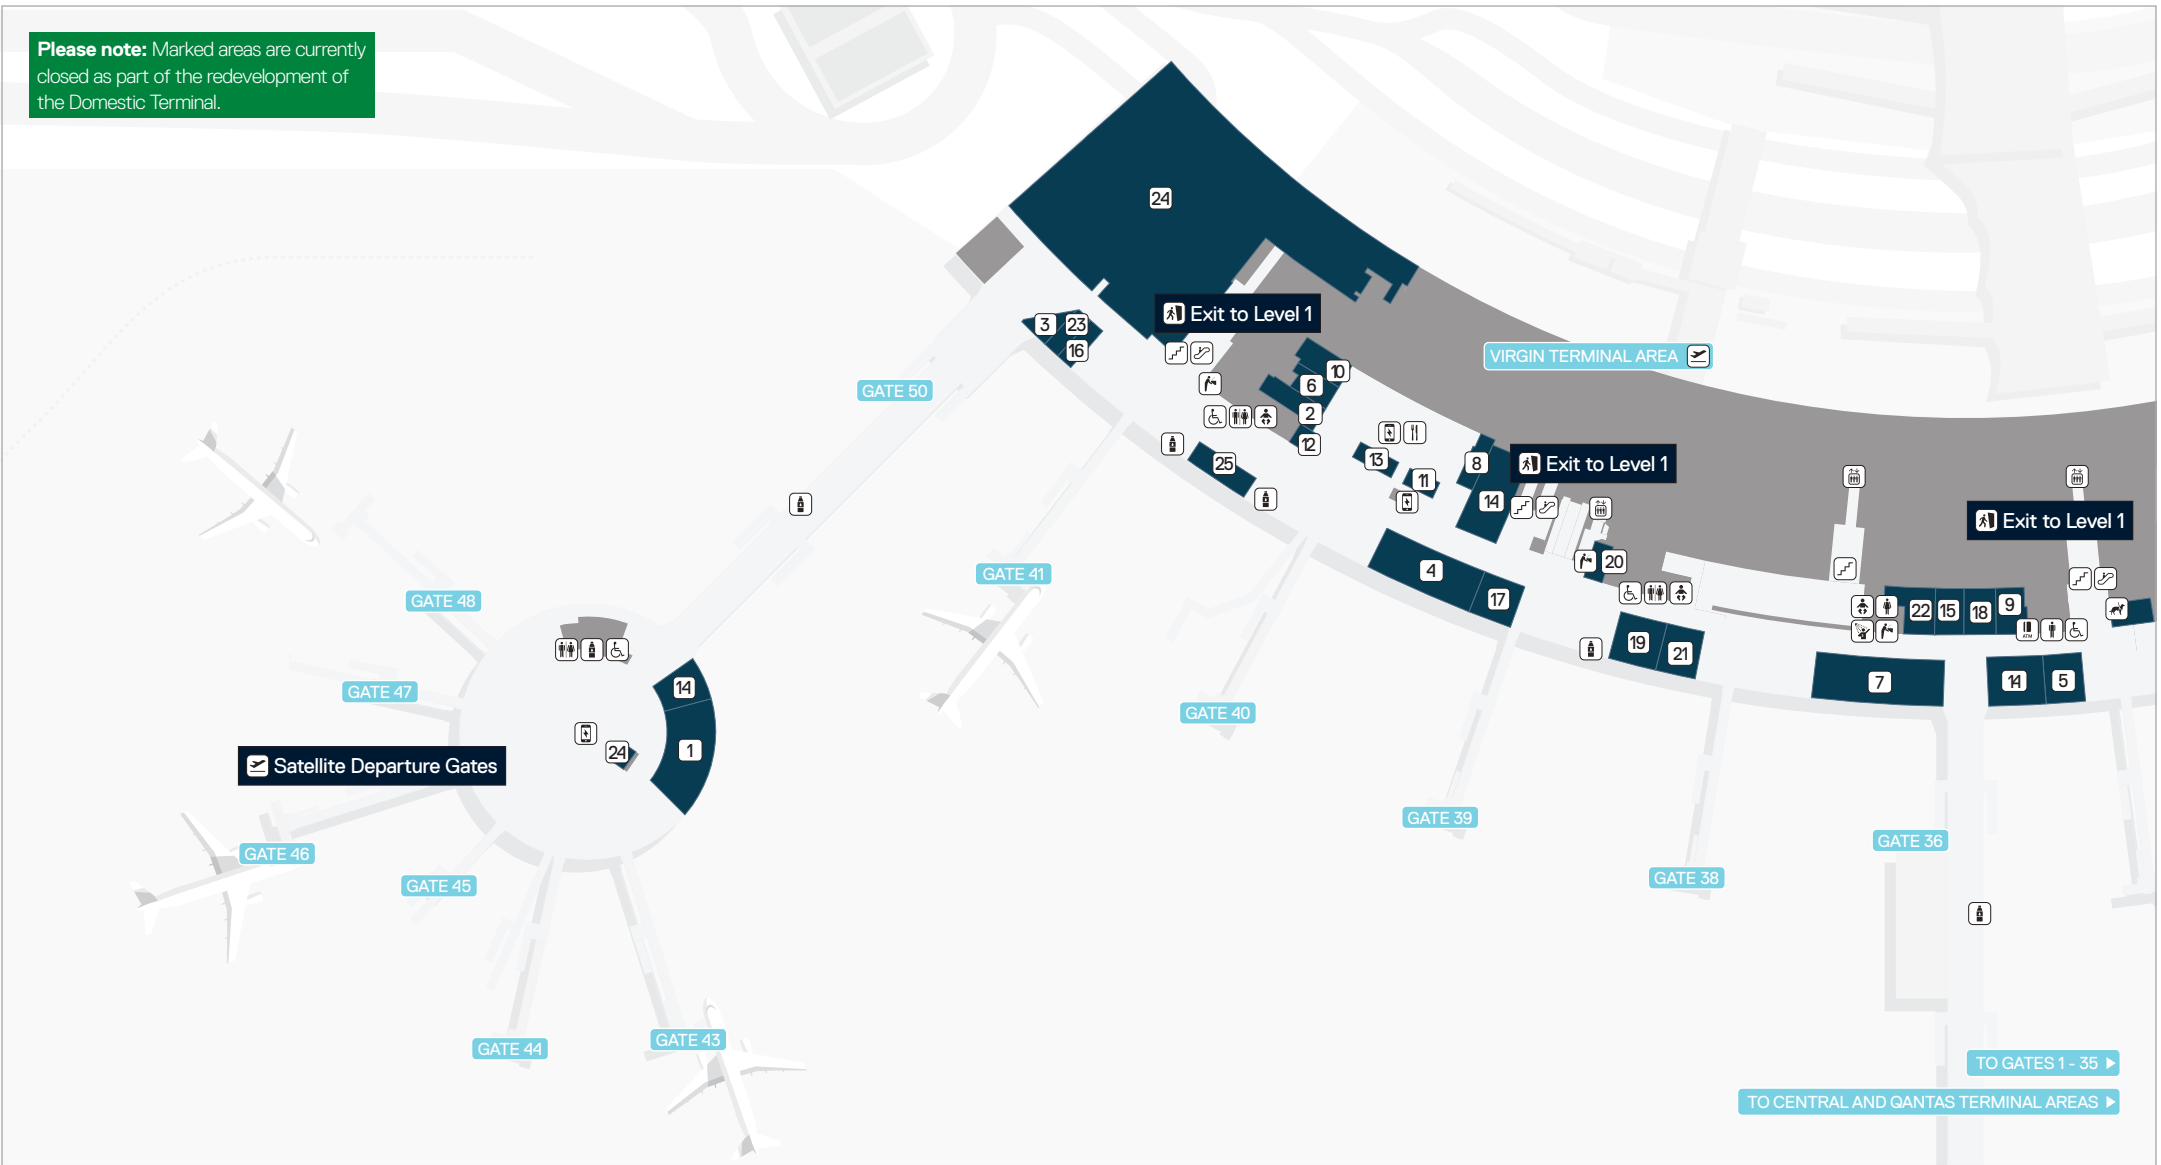

Please note: Marked areas are currently closed as part of the redevelopment of the Domestic Terminal.

Domestic Terminal – Level 2 Virgin Area Retail and Services Map

JUNE 2021

LEGEND

Dining

- | | |
|-----------------------------|---------------------------|
| 1. Aviation Pier Café & Bar | 8. Merlo Espresso |
| 2. Carl's Jr | 9. New Farm Confectionery |
| 3. Fonzie Abbott | 10. Red Rooster |
| 4. Glasshouse Bar | 11. Sumo Salad |
| 5. Krispy Kreme | 12. Sushi Sushi |
| 6. Mad Mex | 13. Upper Crust |
| 7. Newstead Brewing Co. | |

Shopping

- | | |
|---------------------|---------------------|
| 14. news@bne | 20. Optique |
| 15. Cosmetique | 21. Peter Alexander |
| 16. Gadget Shop | 22. Rip Curl |
| 17. Health & Beauty | 23. Zoodle |
| 18. LEGO | |
| 19. Mecca Maxima | |

Services

- 24. Virgin Australia Lounge
- 25. Virgin Australia Service Desk

Amenities

- | | |
|----------------------------|------------------|
| Accessible Toilet | Lift |
| Assistance Animal Facility | Parents Room |
| ATM | Public Toilet |
| Charging Station | Stairs |
| Escalator | Vending Machines |
| Exit | Water Station |
| Food Court | |

Area under redevelopment.